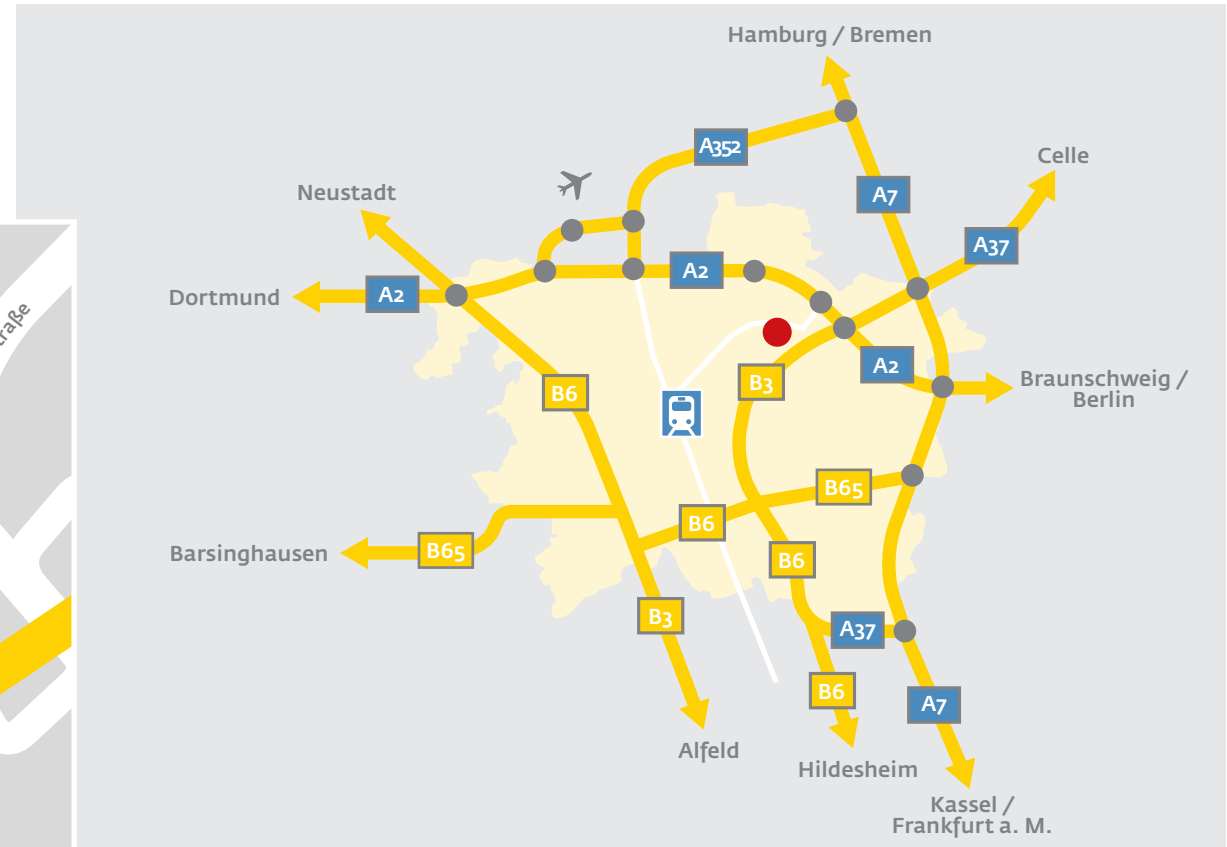

Gasunie

Pasteurallee 1
D-30655 Hanover

How to get to Gasunie Deutschland

Arrival by plane

From Hanover-Langenhagen Airport take a taxi to the Pasteurallee or take the S-Bahn (line S 5) to the main station (Hauptbahnhof) Hanover. At the main station you change to the city railway (basement) and take the Line 3 or 7 in the direction of Altwarmbüchen or Misburg to the station „In den Sieben Stücken“.

Arrival by train

Take a taxi at Hanover main station or use the light rail line 3 or 7 (basement) in the direction of Altwarmbüchen or Misburg to the station „In den Sieben Stücken“. From the city railway stop

„In den Sieben Stücken“ you can reach the Pasteurallee in three minutes on foot. The Pasteurallee is located on the left side.

Arrival by car

Guest parking spaces are located in front of the new administration building. Access is via Pasteurallee.

Access

The head office of Gasunie Deutschland is located at the newly built Podbielski Business Center (Pod|BC), the access is via the entrance at Pasteur Allee. Please report to the intercom.