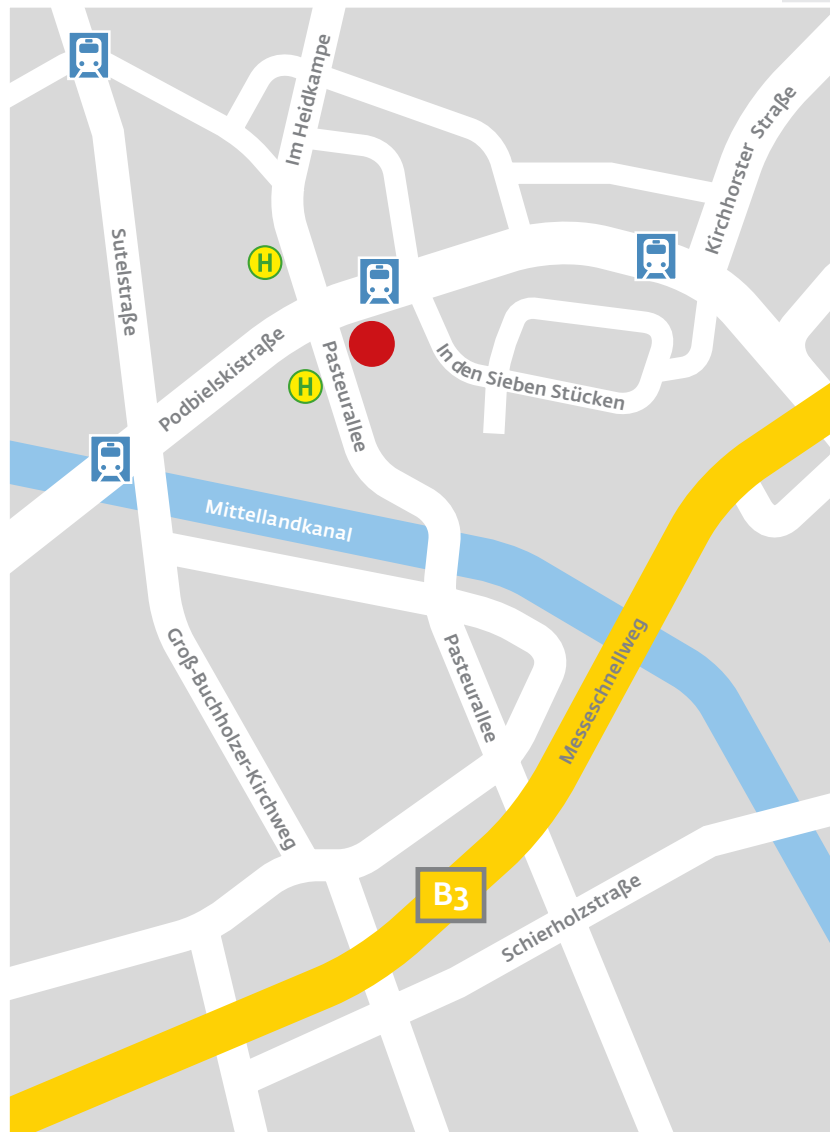

Gasunie

Pasteurallee 1
D-30655 Hanover

How to get to Gasunie Deutschland

Arrival by plane

From Hanover-Langenhagen Airport take a taxi to the Pasteurallee or take the S-Bahn (line S 5) to the main station (Hauptbahnhof) Hanover. At the main station you change to the city railway (basement) and take the Line 3 or 7 in the direction of Altwarmbüchen or Misburg to the station „In den Sieben Stücken“.

Arrival by train

Take a taxi at Hanover main station or use the light rail line 3 or 7 (basement) in the direction of Altwarmbüchen or Misburg to the station „In den Sieben Stücken“. From the city railway stop

„In den Sieben Stücken“ you can reach the Pasteurallee in three minutes on foot. The Pasteurallee is located on the left side.

Arrival by car

Guest parking spaces are located in front of the new administration building. Access is via Pasteurallee.

Access

The head office of Gasunie Deutschland is located at the newly built Podbielski Business Center (Pod|BC), the access is via the entrance at Pasteur Allee. Please report to the intercom.